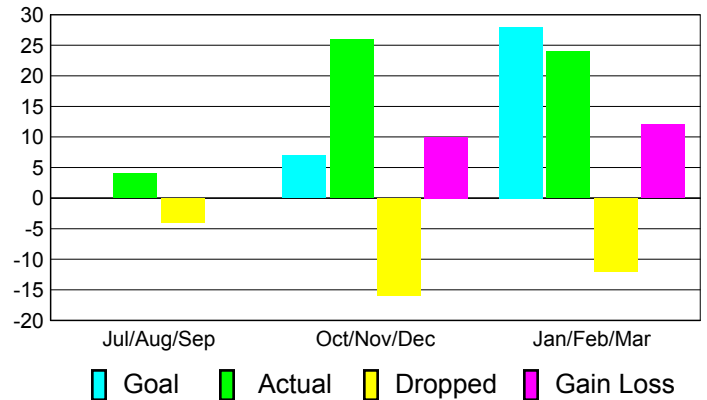

Membership Results 2010-2011

Goal, New, Dropped, Gain/Loss

Comparison of Membership Gain/Loss

Current Year Compared to the Previous Year